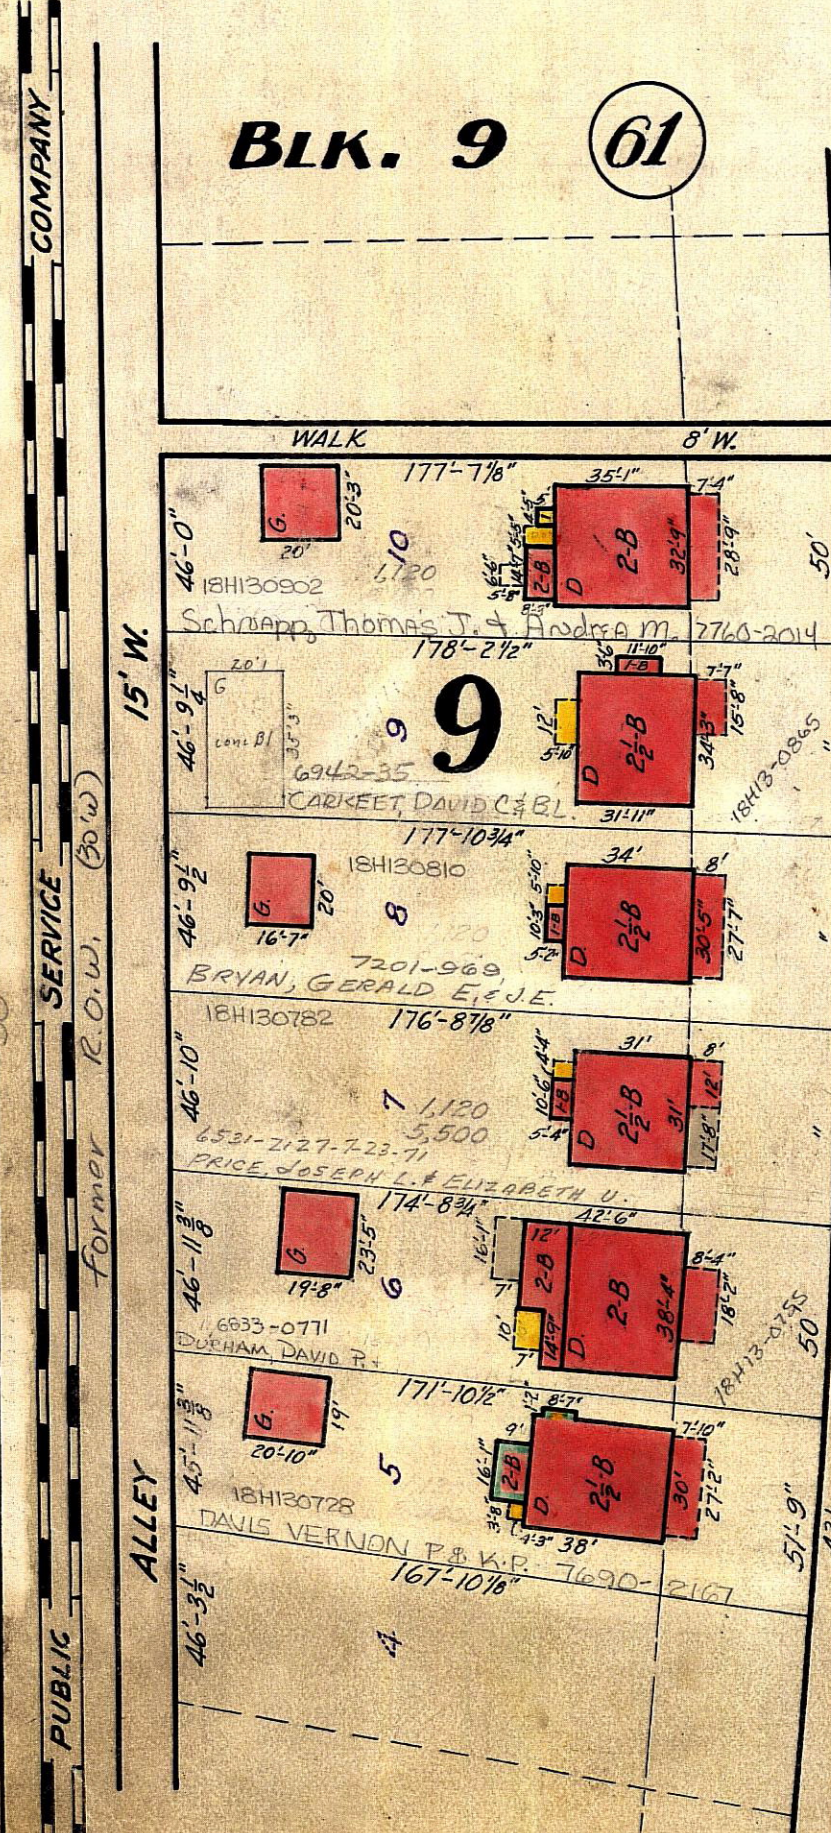

BLOCKS 3 & 9 OF PARKVIEW SUBD.

BLK. 2 (61)

BLK. 9 (61)

AVE.

ROSEDALE HEIGHTS (59)

MELVILLE

ALLEY

BLK. 9 (63)

WESTGATE AVE. 55' W.

WASHINGTON

NORTH PARK
SEE PAGE 61

WASHINGTON

BLK. 3 (63)

55' W.

WESTMINSTER

BLK. 4 (63)

AVE.

PLACE

LIMITS

LOUIS ST.

ST.

OF

CITY

UNIVERSITY CITY

SCALE: 1"=50'